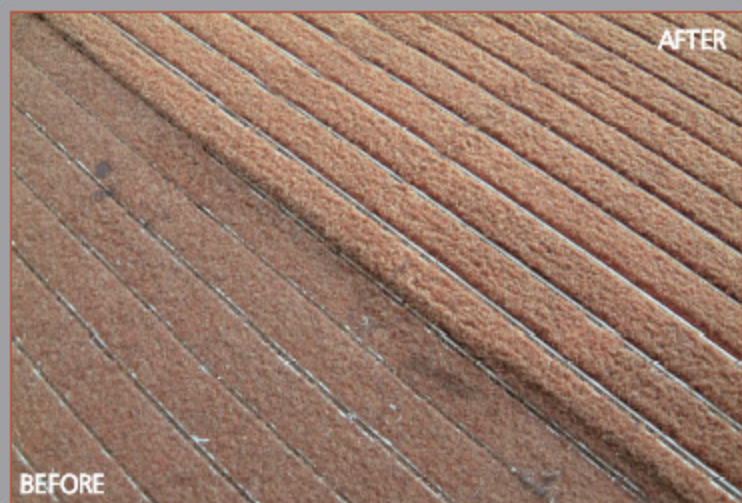

Every surface of every building

- Supermarkets
- Shopping centres & retail parks
- Automotive showrooms and forecourts
- Stations – Underground, rail, bus & coach
- Airports
- Car parks
- Hospitals
- Leisure centres
- Residential buildings
- Secure accommodation
- Hotels
- Distribution centres including chilled & cold storage facilities
- Warehouses/factories
- Office accommodation

■ Experience speaks for itself

We are proud to clean many familiar outlets, here are just a few:

Morrison Supermarkets plc
Network Rail
London Underground Stations

Aldi Supermarkets
Roadchef Motorway Services
Marks & Spencer

Asda Supermarkets plc
Porsche showrooms
Designer outlets